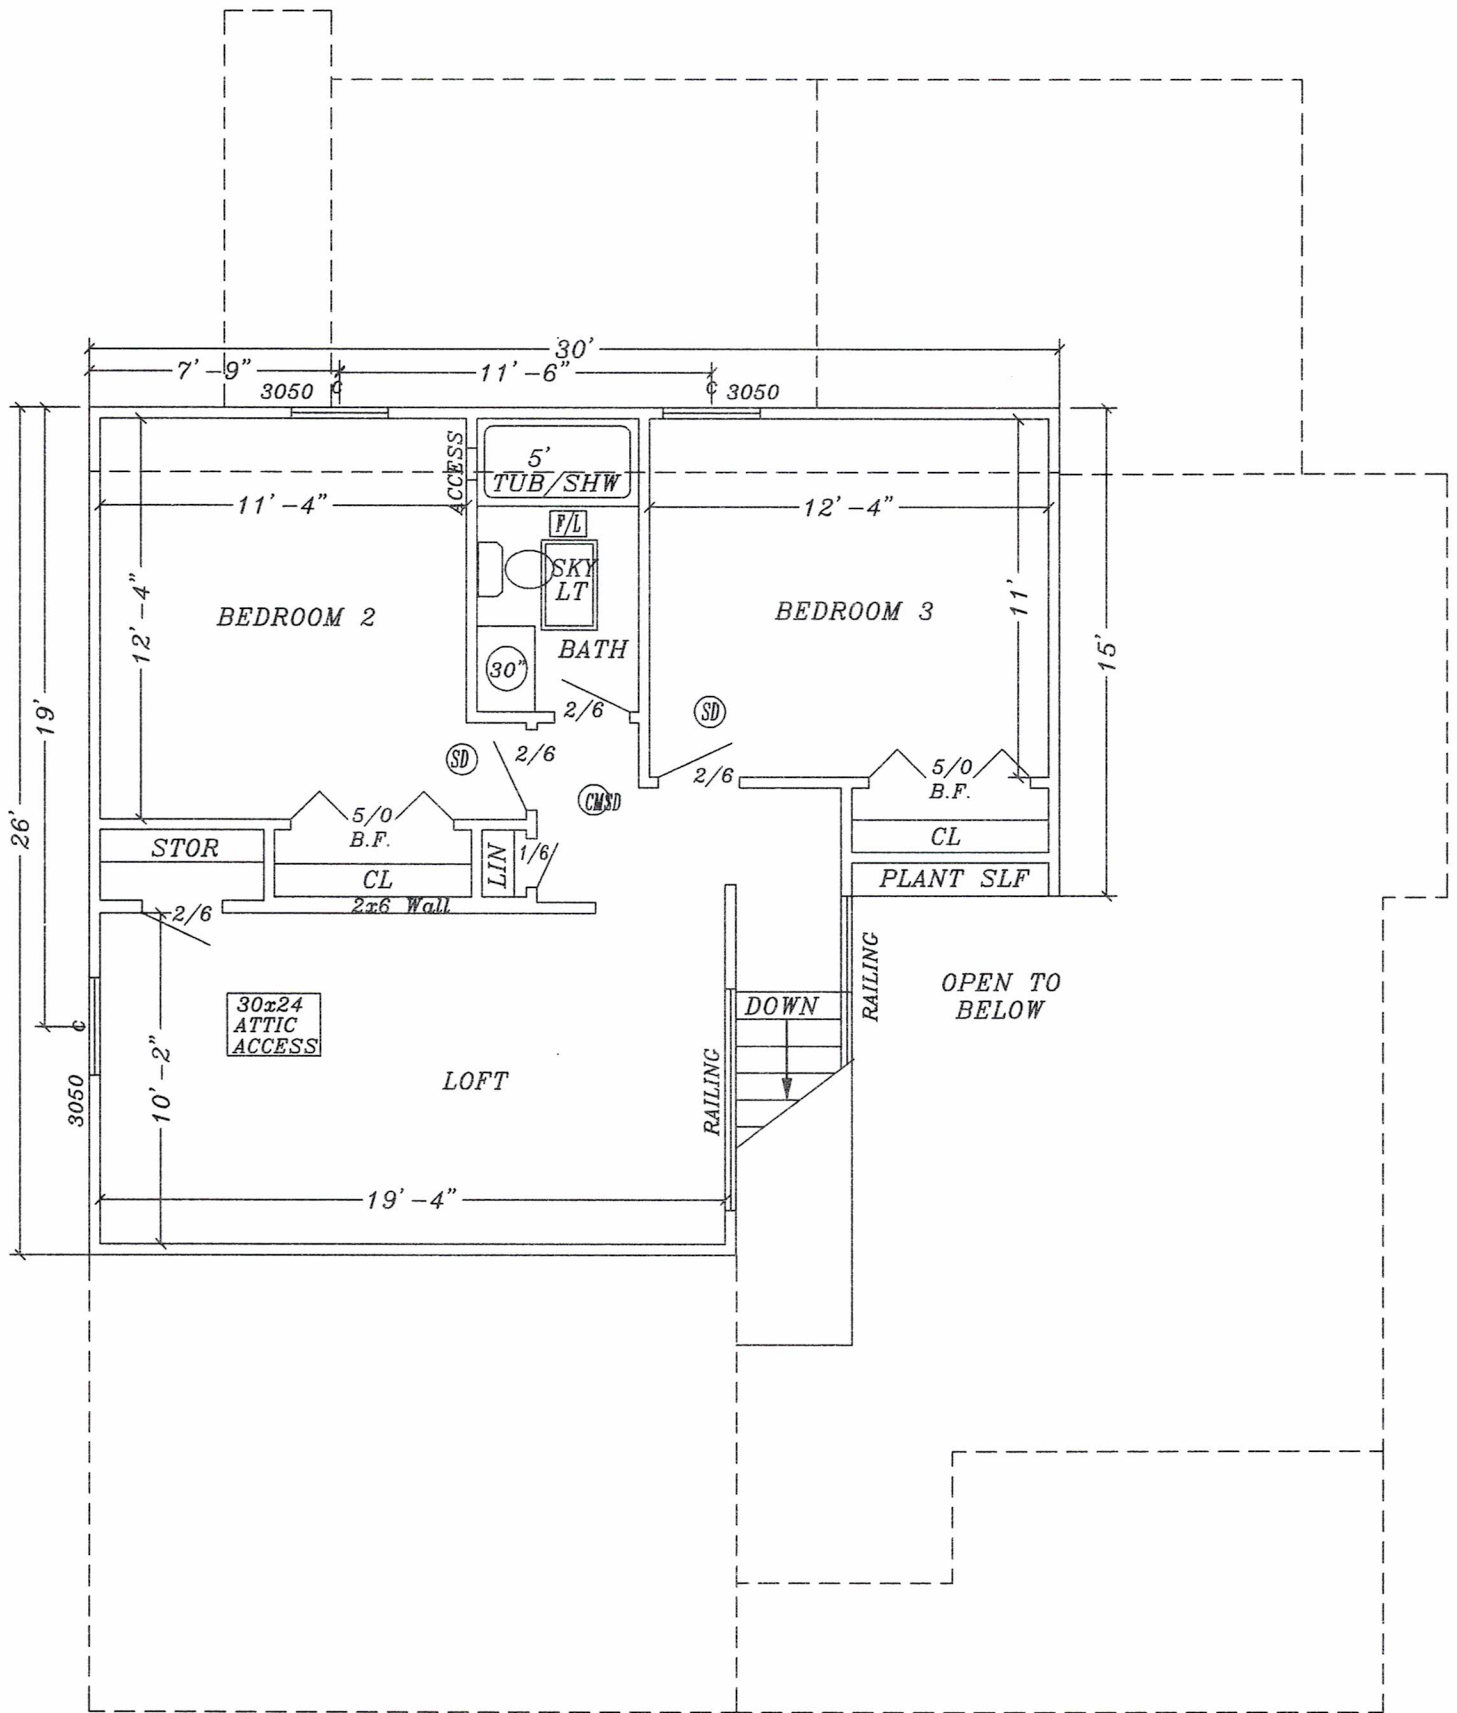

2316 sq. ft. Total Living Space
 140 sq. ft. Unfinished Space
 315 sq. ft. Covered Porches

"THE VOYAGER"
 FIRST FLOOR
 1596 sq. ft.

SECOND FLOOR
720 sq. ft.