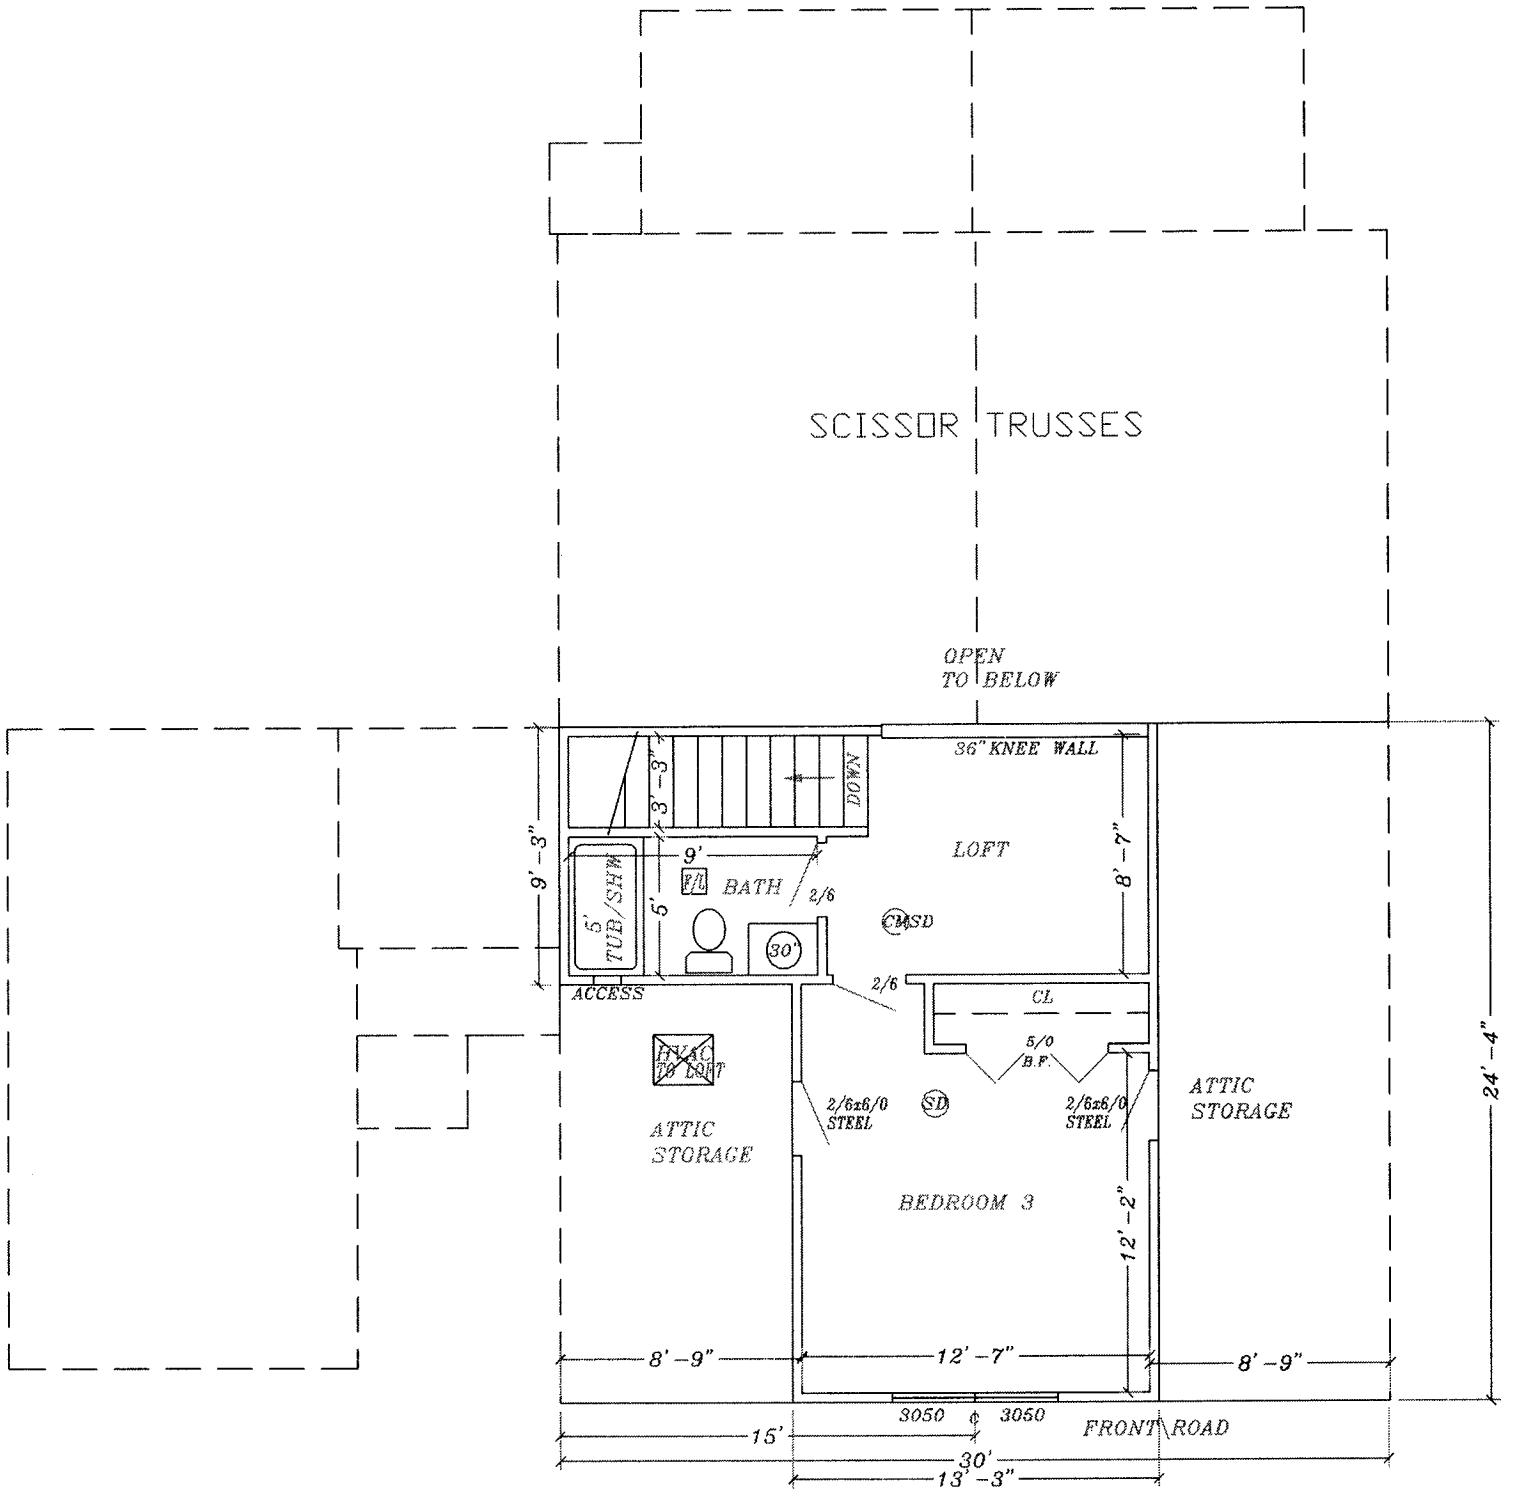

1332 sq.ft. 1st Floor Living Space "THE CUTTER"

- 1732 sq.ft. Total Living Space
- 137 sq.ft. Covered Porches
- 120 sq.ft. Deck
- 286 sq.ft. Garage

"THE CUTTER"

400 sq.ft. 2nd Floor Living Space

"THE CUTTER"

"THE CUTTER"