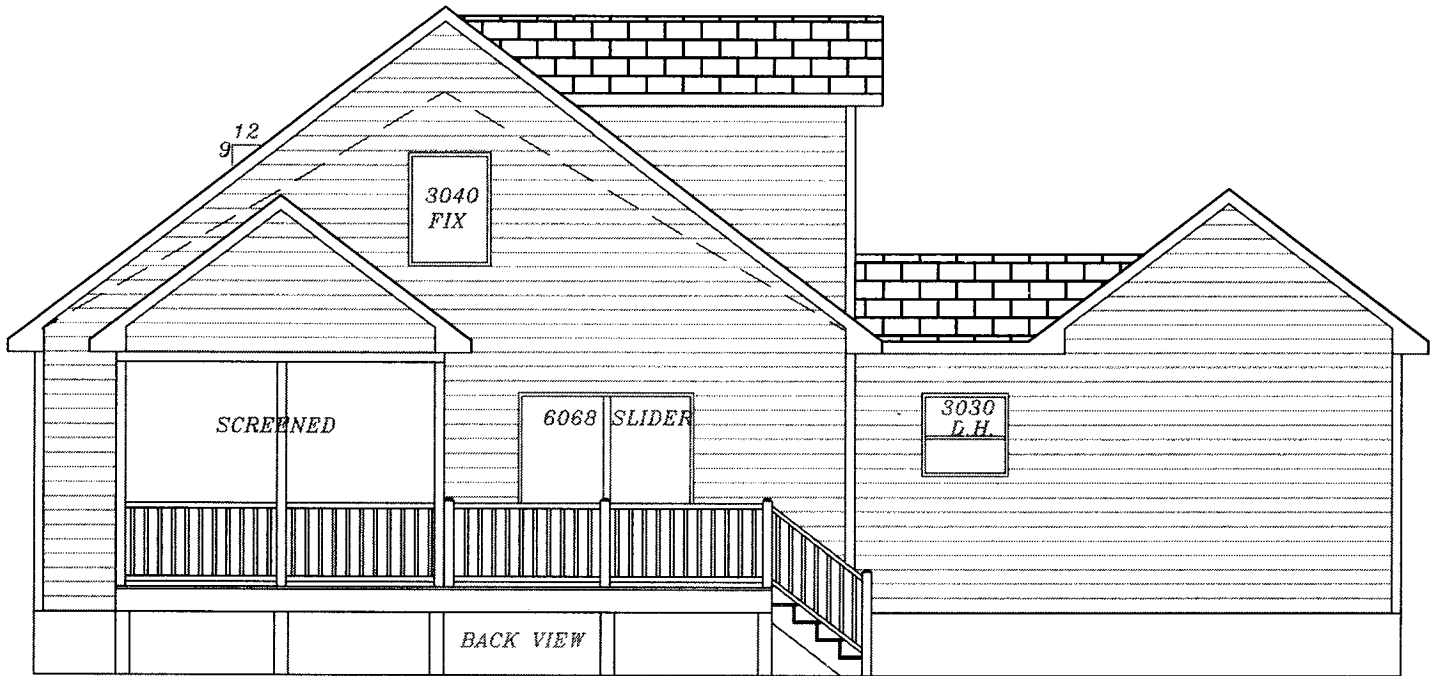

1332 sq.ft. 1st Floor Living Space "THE CUTTER"

- 1732 sq.ft. Total Living Space
- 137 sq.ft. Covered Porches
- 120 sq.ft. Deck
- 286 sq.ft. Garage

"THE CUTTER"

400 sq.ft. 2nd Floor Living Space

"THE CUTTER"

"THE CUTTER"