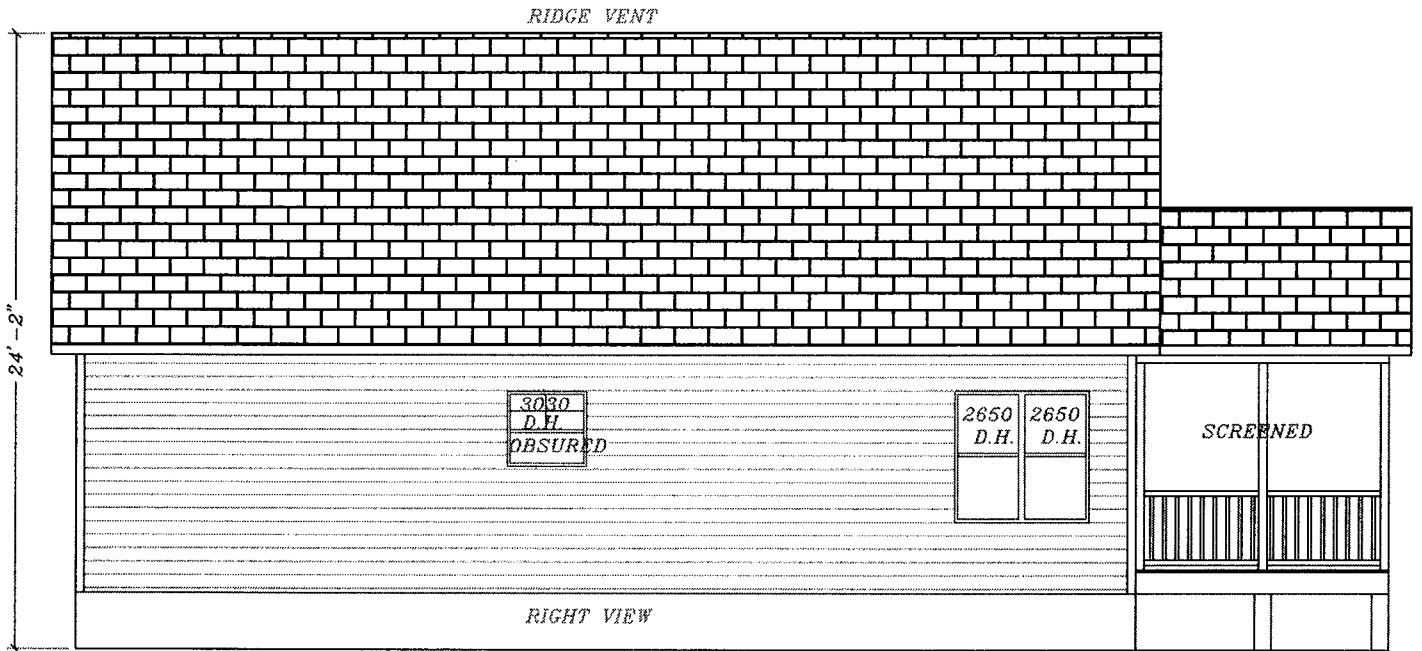

1332 sq.ft. 1st Floor Living Space "THE CUTTER"

- 1732 sq.ft. Total Living Space
- 137 sq.ft. Covered Porches
- 120 sq.ft. Deck
- 286 sq.ft. Garage

"THE CUTTER"

400 sq.ft. 2nd Floor Living Space

"THE CUTTER"

"THE CUTTER"